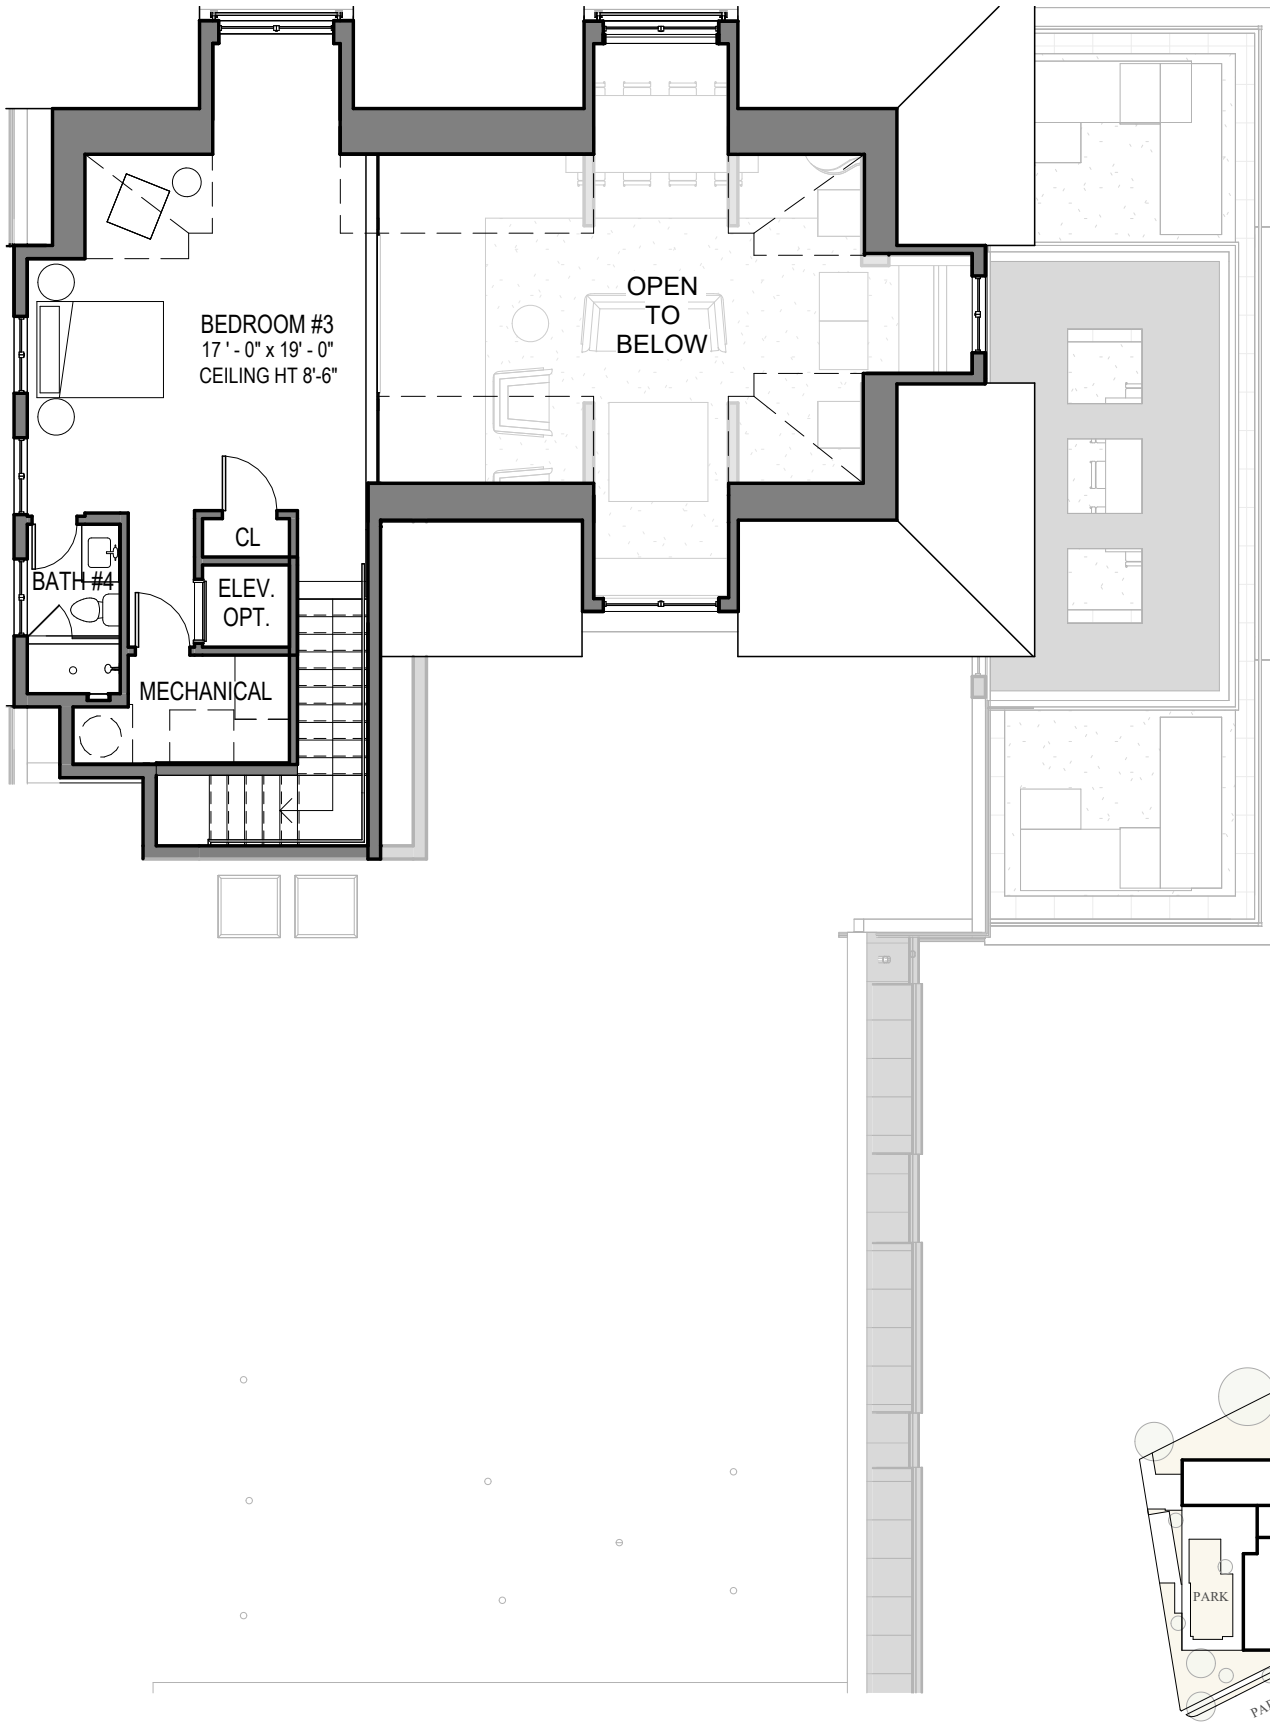

**PARK
SHERIDAN**
RESIDENCES

The PENTHOUSE
404

3 BEDROOM + STUDY | 4.5 BATH

INTERIOR SQ. FT. 4,464 SQ. FT.
EXTERIOR SQ. FT. 721 SQ. FT.
TOTAL SQ. FT. 5,185 SQ. FT.

**PARK
SHERIDAN**
RESIDENCES

The PENTHOUSE
404 MEZZANINE

3 BEDROOM + STUDY | 4.5 BATH

INTERIOR SQ. FT.	4,464 SQ. FT.
EXTERIOR SQ. FT.	721 SQ. FT.
TOTAL SQ. FT.	5,185 SQ. FT.